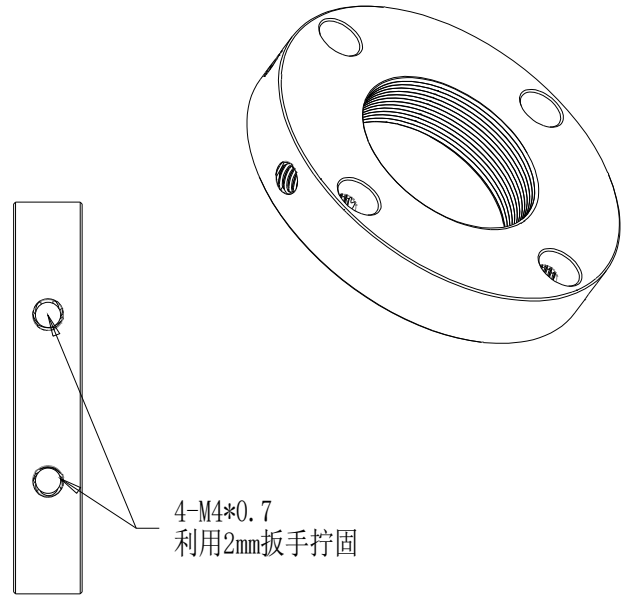

截面 A-A

DRAWING PROJECTION Φ		 Optics Experiment and Basic Teaching	
DATE	14/06/24		
CSJ-R30			
www.Oeabt.com	MATERIAL #		REV
COPYRIGHT ©2024 BY Oeabt			A
VALUE IN PARENTHESIS ARE CALCULATED AND MAY CONTAIN ROUND OFF ERRORS		APPROX WEIGHT	kg