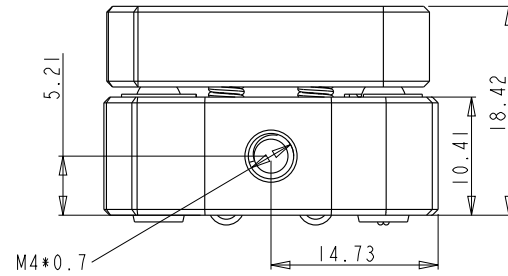

比例 1.000

DRAWING PROJECTION			
DATE	14/10/20	MS-AT2	
www.Oeabt.com		MATERIAL #	REV
COPYRIGHT © 2020 BY Oeabt			A
VALUE IN PARENTHESIS ARE CALCULATED AND MAY CONTAIN ROUND OFF ERRORS			APPROX WEIGHT kg