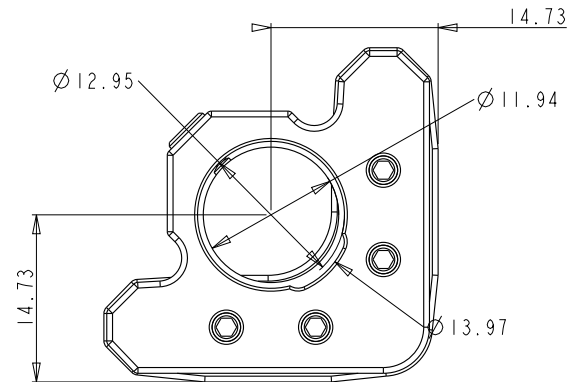

比例 1.000

DRAWING PROJECTION			
DATE	14/10/20	MS-AT2	
www.Oeabt.com		MATERIAL #	REV
COPYRIGHT © 2020 BY Oeabt			A
VALUE IN PARENTHESIS ARE CALCULATED AND MAY CONTAIN ROUND OFF ERRORS			APPROX WEIGHT kg