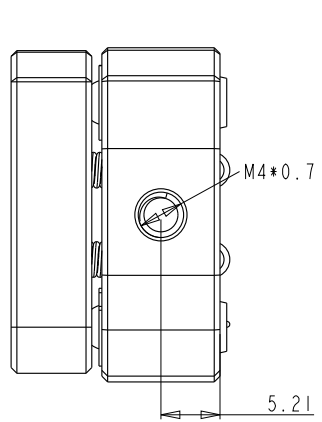

比例 1.000

DRAWING PROJECTION			
DATE	14/10/20	MS-AT2	
www.Oeabt.com		MATERIAL #	REV
COPYRIGHT © 2020 BY Oeabt			A
VALUE IN PARENTHESIS ARE CALCULATED AND MAY CONTAIN ROUND OFF ERRORS			APPROX WEIGHT kg