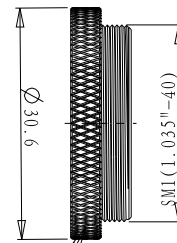

截面 A-A

滚花

DRAWING PROJECTION $\oplus \rightarrow$		 Oeabt Optics Experiment and Basic Teaching	
DATE	17/07/20		
CSA-A			
www.Oeabt.com	MATERIAL #		REV
COPYRIGHT © 2020 BY Oeabt			A
VALUE IN PARENTHESIS ARE CALCULATED AND MAY CONTAIN ROUND OFF ERRORS		APPROX WEIGHT	kg