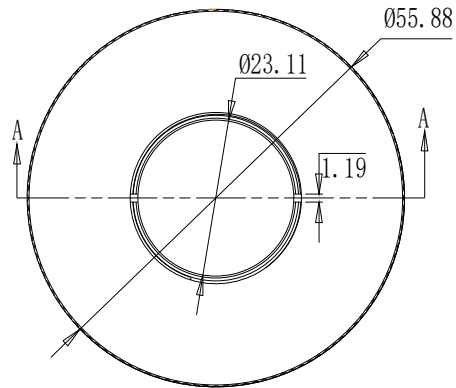

截面 A-A

DRAWING PROJECTION Φ		 Optics Experiment and Basic Teaching	
DATE	15/07/24		
C-CSA2			
www.Oeabt.com	MATERIAL #		REV
COPYRIGHT © 2024 BY Oeabt			A
VALUE IN PARENTHESIS ARE CALCULATED AND MAY CONTAIN ROUND OFF ERRORS			APPROX WEIGHT
			kg