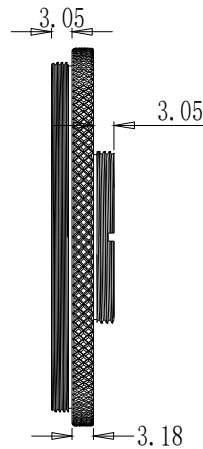

截面 A-A

DRAWING PROJECTION Φ		 Optics Experiment and Basic Teaching	
DATE	15/07/24		
C-CSA2			
www.Oeabt.com	MATERIAL #		REV
COPYRIGHT © 2024 BY Oeabt			A
VALUE IN PARENTHESIS ARE CALCULATED AND MAY CONTAIN ROUND OFF ERRORS			APPROX WEIGHT
			kg