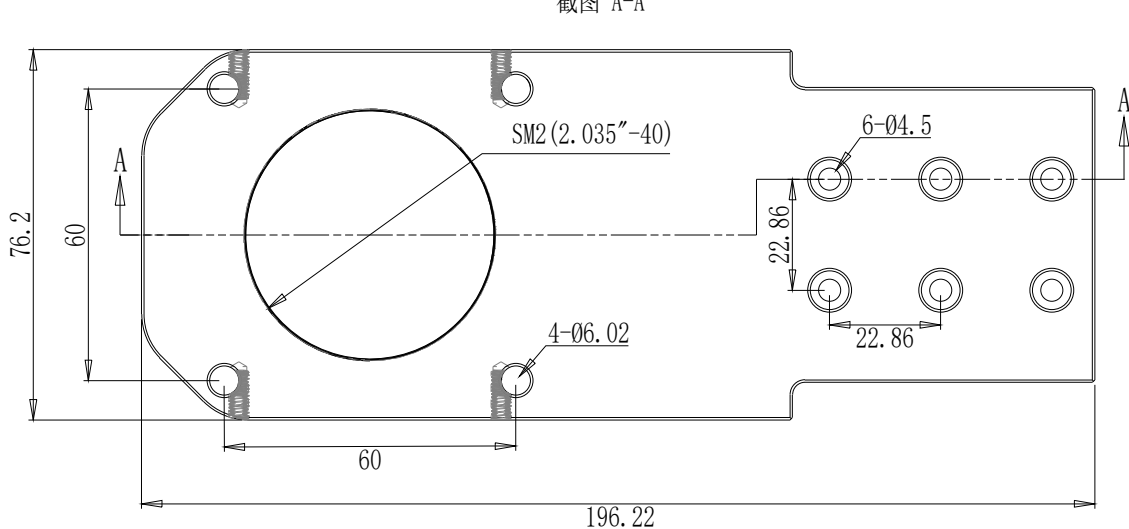

截图 A-A

DRAWING PROJECTION 		 Optics Experiment and Basic Teaching	
DATE	31/07/24		
LMA95-SM2A			
www.Oeabt.com	MATERIAL #		REV
COPYRIGHT ©2024 BY Oeabt			A
VALUE IN PARENTHESIS ARE CALCULATED AND MAY CONTAIN ROUND OFF ERRORS		APPROX WEIGHT	kg