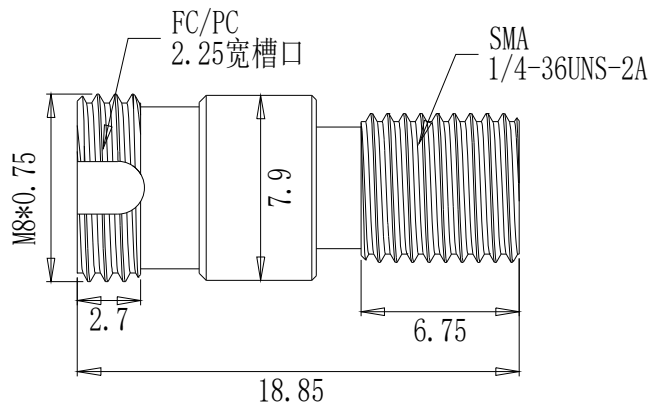

截面 A-A

DRAWING PROJECTION Φ		 Optics Experiment and Basic Teaching	
DATE	12/08/24		
FC-SMA			
www.Oeabt.com	MATERIAL #		REV
COPYRIGHT ©2024 BY Oeabt			A
VALUE IN PARENTHESIS ARE CALCULATED AND MAY CONTAIN ROUND OFF ERRORS			APPROX WEIGHT kg