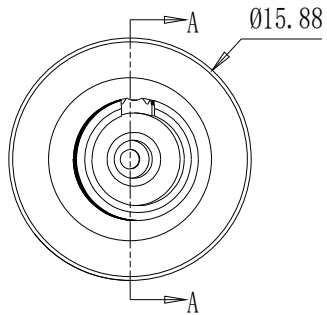

截面 A-A

DRAWING PROJECTION Φ		 Optics Experiment and Basic Teaching	
DATE	13/08/24		
FAPC2. 2-SM05B			
www.Oeabt.com	MATERIAL #		REV
COPYRIGHT ©2024 BY Oeabt			A
VALUE IN PARENTHESIS ARE CALCULATED AND MAY CONTAIN ROUND OFF ERRORS		APPROX WEIGHT	kg