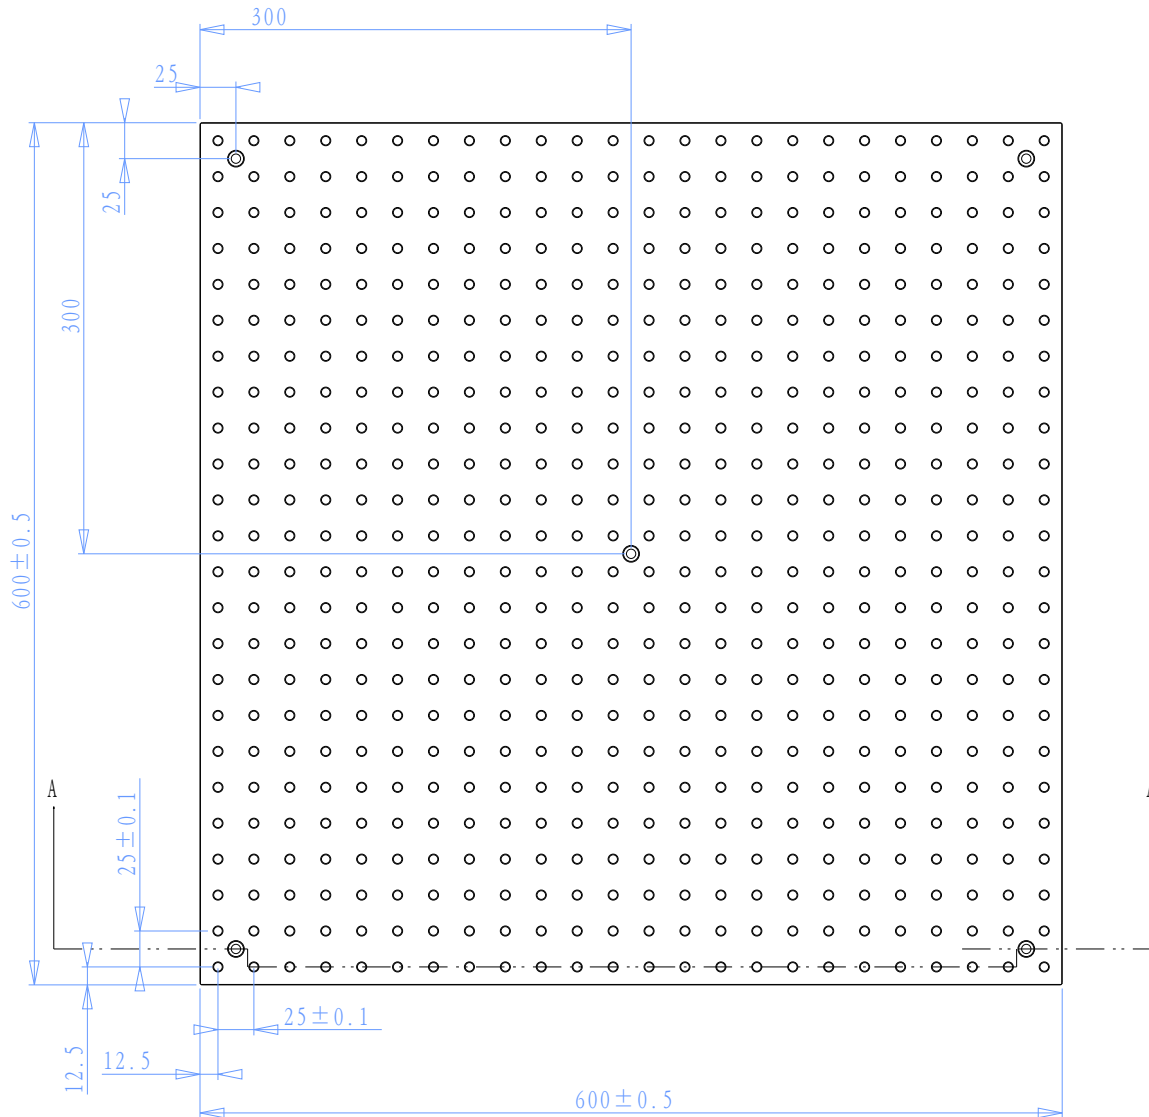

截面 A-A

DRAWING PROJECTION		 Optics Experiment and Basic Teaching	
DATE	20/11/20		
OHD6060-A			
www.Oeabt.com	MATERIAL #		REV
COPYRIGHT © 2020 BY Oeabt			A
VALUE IN PARENTHESIS ARE CALCULATED AND MAY CONTAIN ROUND OFF ERRORS		APPROX WEIGHT	kg