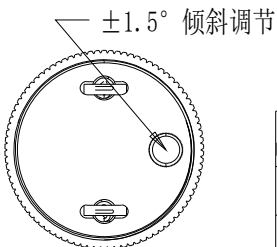

外盖

外盖已拆卸

DRAWING PROJECTION Φ		 Oeabt Optics Experiment and Basic Teaching	
DATE	25/11/24		
LRM45			
www.Oeabt.com		MATERIAL #	REV
COPYRIGHT ©2024 BY Oeabt			A
VALUE IN PARENTHESIS ARE CALCULATED AND MAY CONTAIN ROUND OFF ERRORS			APPROX WEIGHT kg