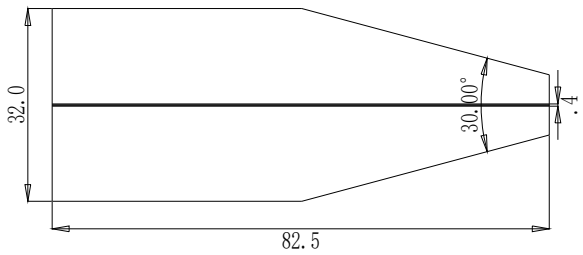

细节 A
比例 6.000

查看细节 A

DRAWING			
PROJECTION Φ			
DATE	31/03/25	FH-VG	
www.Oeabt.com		MATERIAL #	REV
COPYRIGHT ©2019 BY Oeabt			A
VALUE IN PARENTHESIS ARE CALCULATED AND MAY CONTAIN ROUND OFF ERRORS		APPROX WEIGHT	kg